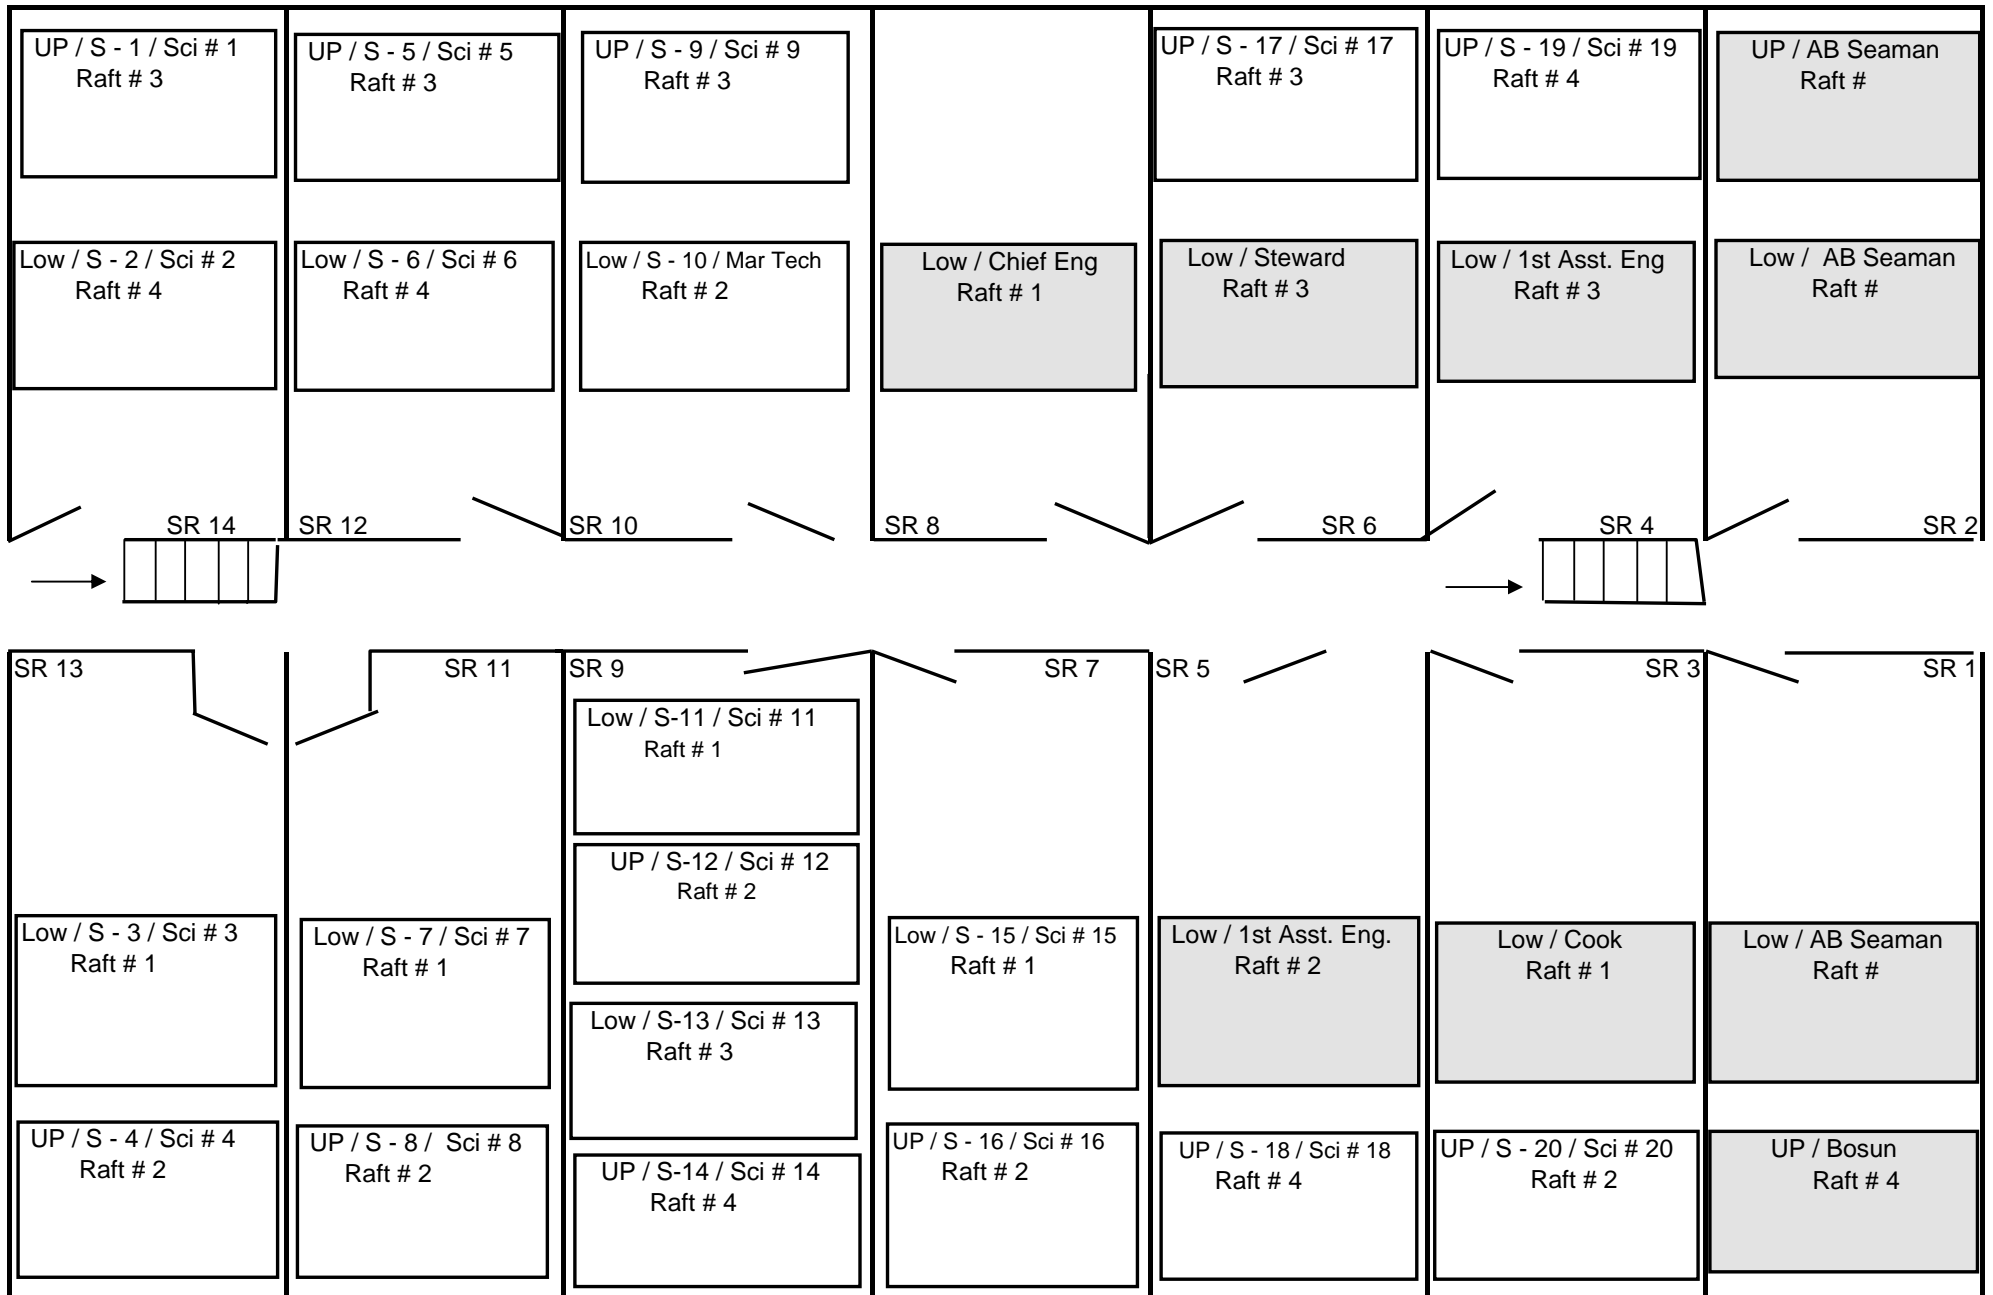

R/V WECOMA BERTHING BILL STATEROOM ASSIGNMENTS

Shading indicates bunks are not available for assignment.

Life Raft # 1 - Stbd. Side Fwd - Arnsdorf
Life Raft # 2 - Port Side Fwd. - Verlini
Life Raft # 3 - Stbd. Side Aft - Stephenson
Life Raft # 4 - Port Side Aft -